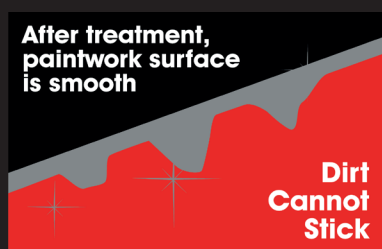

Up To 12 Months Protection

CarPlan®

Nº1

**SUPER™
GLOSS**

**10 MINUTE TREATMENT
LASTS 12 MONTHS**

No hard rubbing or polishing
Easy to apply **ONLY** takes minutes
Locks in the shine for up to a year
Use on car paintwork, glass,
rubber, lights, trim & chrome

PATENTED TECHNOLOGY

PATENTED TETROSYL TECHNOLOGY

APPLICATIONS

No 1 Super Gloss is an innovative formula that uses patented technology to provide long lasting protection and durability whilst maintaining and enhancing a showroom shine. Dust and dirt simply cannot stick.

- ✓ No hard rubbing or polishing
- ✓ 10 minute treatment
- ✓ Locks in shine for up to 12 months

Code	Description	Size	Pack Qty	Barcode
CSG600	Super Gloss Paint Treatment	600ml	6	5010373071359
SGB600	Super Gloss Paint Treatment Kit Includng 2x Microfibre Cloths	600ml	6	5010373074305